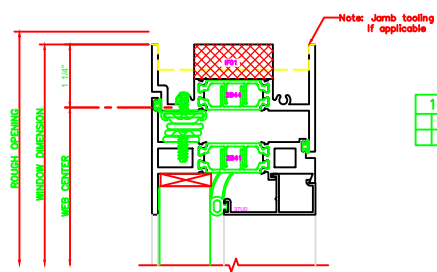

440	JAMB
	325 CASEMENT OUT
	4-BAR ARMS

640	MEETING RAIL
	325 C.C.
	325 C.O.
	325 LOCKS

442	JAMB
	325 CASEMENT OUT
	BUTT HINGES

140	HEAD
	325 CASEMENT OUT
	4-BAR ARM

141	HEAD
	325 CASEMENT OUT
	BUTT HINGES

240	SILL
	325 CASEMENT OUT
	4-BAR ARMS

241	SILL
	325 CASEMENT OUT
	BUTT HINGES