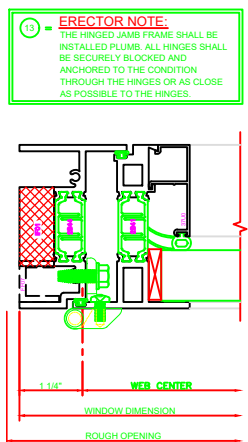

440	JAMB
	325 CASEMENT OUT
	4-BAR ARMS

640	MEETING RAIL
	325 C.C.
	325 C.O.
	325 LOCKS

442	JAMB
	325 CASEMENT OUT
	BUTT HINGES

140	HEAD
	325 CASEMENT OUT
	4-BAR ARM

141	HEAD
	325 CASEMENT OUT
	BUTT HINGES

240	SILL
	325 CASEMENT OUT
	4-BAR ARMS

241	SILL
	325 CASEMENT OUT
	BUTT HINGES