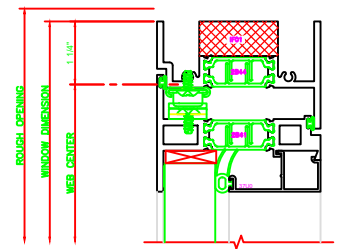

440	JAMB
	325 CASEMENT OUT
	4-BAR ARMS

640	MEETING RAIL
	325 C.C.
	325 C.O.
	325 LOCKS

442	JAMB
	325 CASEMENT OUT
	BUTT HINGES

140	HEAD
	325 CASEMENT OUT
	4-BAR ARM

141	HEAD
	325 CASEMENT OUT
	BUTT HINGES

240	SILL
	325 CASEMENT OUT
	4-BAR ARMS

241	SILL
	325 CASEMENT OUT
	BUTT HINGES