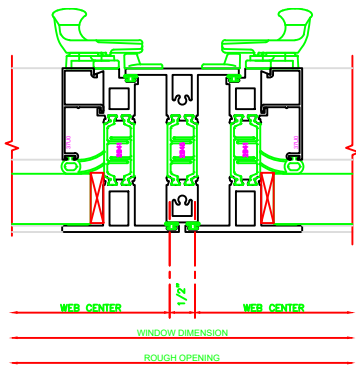

440	JAMB
	325 CASEMENT OUT
	4-BAR ARMS

640	MEETING RAIL
	325 C.C.
	325 C.O.
	325 LOCKS

442	JAMB
	325 CASEMENT OUT
	BUTT HINGES

140	HEAD
	325 CASEMENT OUT
	4-BAR ARM

141	HEAD
	325 CASEMENT OUT
	BUTT HINGES

240	SILL
	325 CASEMENT OUT
	4-BAR ARMS

241	SILL
	325 CASEMENT OUT
	BUTT HINGES