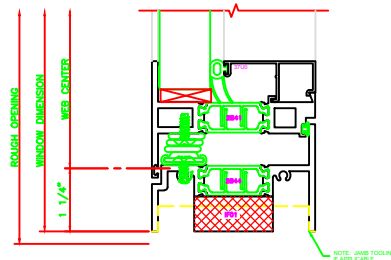

440	JAMB
	325 CASEMENT OUT
	4-BAR ARMS

640	MEETING RAIL
	325 C.C.
	325 C.O.
	325 LOCKS

442	JAMB
	325 CASEMENT OUT
	BUTT HINGES

140	HEAD
	325 CASEMENT OUT
	4-BAR ARM

141	HEAD
	325 CASEMENT OUT
	BUTT HINGES

240	SILL
	325 CASEMENT OUT
	4-BAR ARMS

241	SILL
	325 CASEMENT OUT
	BUTT HINGES